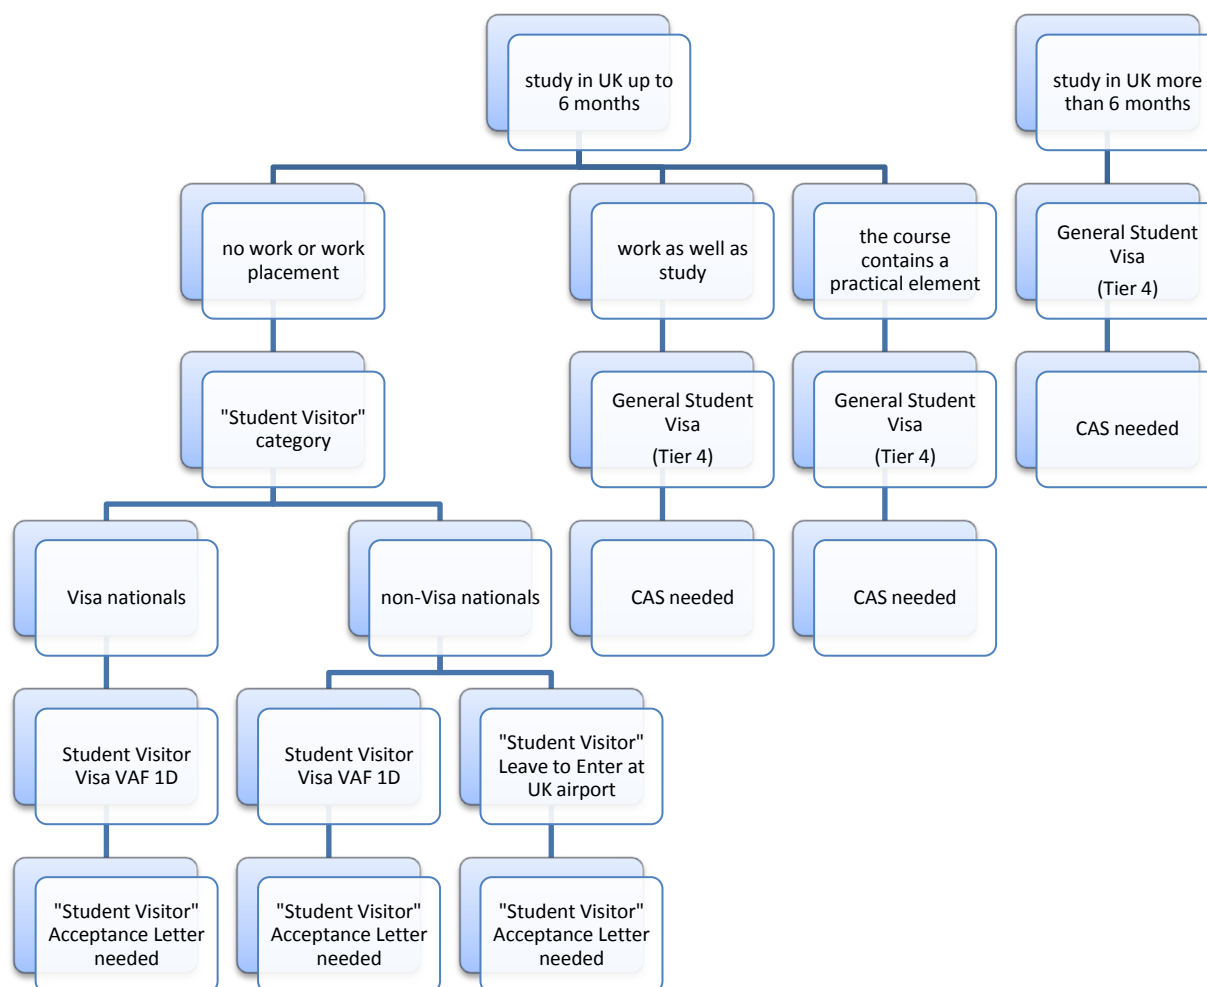

Which Visa?

Tier 4 General Student or a "Student Visitor"?

Glossary of terms:

CAS	electronic Confirmation of Acceptance for Studies.
Visa nationals	those nationals who need a visa for any visit to the UK, even a short stay. E.g. nationals from China, Russia, Nigeria...
non-Visa nationals	nationals who can apply at the airport for permission to enter the UK, but only for short visits (up to 6 months), e.g. Canada, Japan, USA, Brazil, South Korea
Work	Employment; paid and/or unpaid (voluntary) work
Practical Element	Teaching practice, work placement or other placement off campus

To find out if you are a Visa or a non-visa national, you can check online at:

www.ukvisas.gov.uk/en/doineedvisa/ select under purpose of visit: **"Visit"**.

This page is for information only. The UKBA frequently amends the immigration rules. Please check www.ukba.homeoffice.gov.uk for the latest regulations.